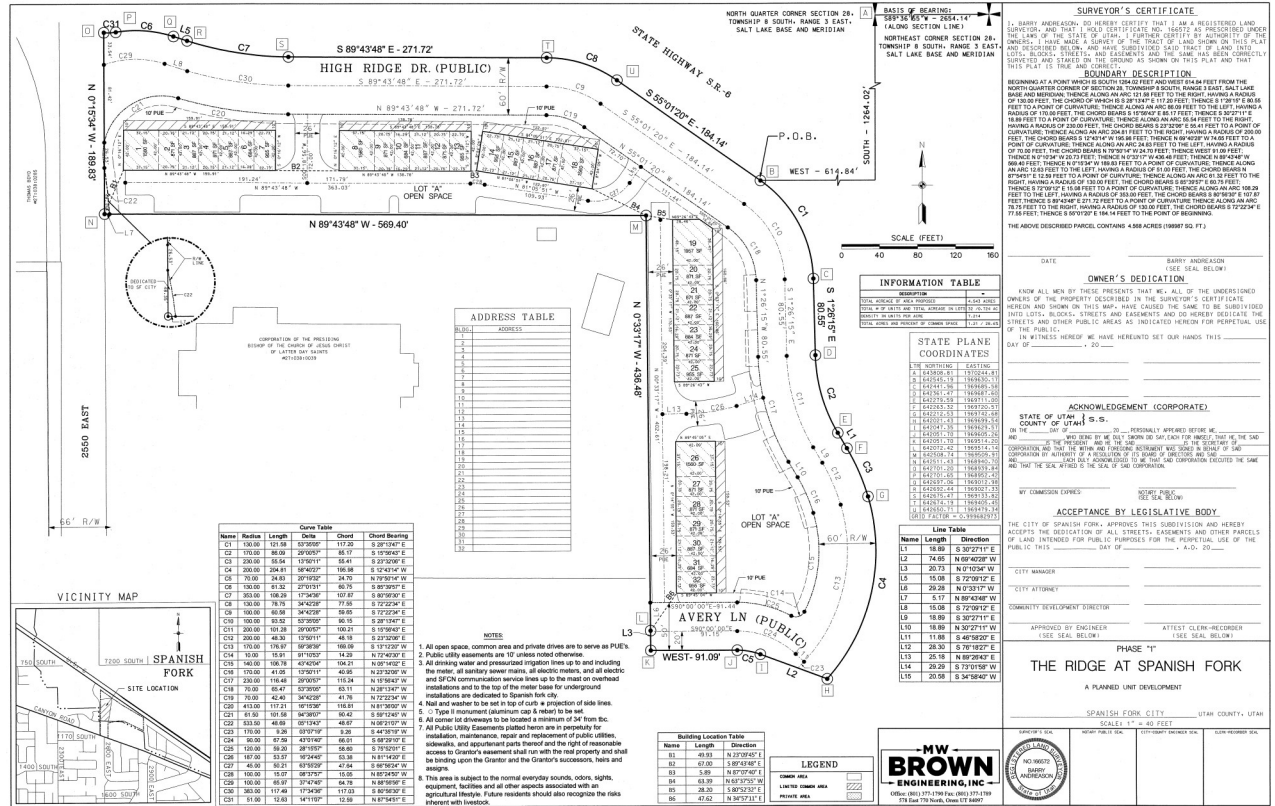

# The Ridge at Spanish Fork

File Name: The Ridge at Spanish Fork

Applicant: Jesse Brimhall

Number of Lots: 14

Address: 2700 East Canyon Road

Application Date: 12/16/2015

Re-approval Final Plat Application

14.3 Acres

File #: 14-000132

Permit #: RFP15-00004

Application Approved: 12/16/2015